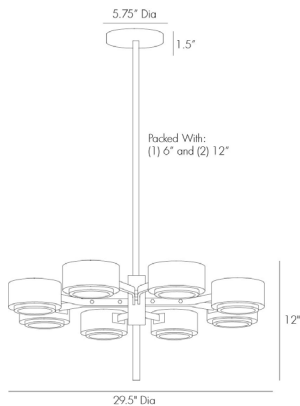

## JALEN SMALL CHANDELIER

89974  
 H: 13 IN, Dia: 29.50 IN  
 Bronze, Vintage Brass, Frosted Glass  
 Contract Suitable As Is

We love the bronze and vintage brass combination on this modern eight light chandelier that was inspired by the spokes on a wheel. Each of the four horizontal square rods split into two and support the vintage brass shades. Each shade has a frosted glass bottom diffuser. Perfect over a dining table or kitchen island. Damp-rated, although limited covered outdoor conditions may affect finish.

### DIMENSIONS

Chandelier	H: 12 IN, Dia: 29.50 IN
Minimum Hanging Height	13 IN
Maximum Hanging Height	43 IN
Canopy	H: 1.5 IN, Dia: 5.75 IN